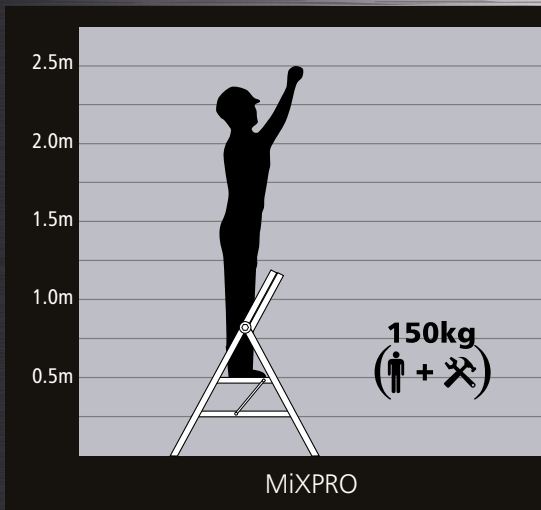

Solid professional ladder with large standing surface and anti-slip rungs and feet

Vertical position workbench

Patented hinge system unfolds to create workbench

Easy to transport with carrying handle

Specifications

Number of steps	2
Standing height (m)	0.5
Working height (m)	2.5
Storage length (m)	1.05
Weight (kg)	10

it's safe and simple...

+44 (0)1244 833 933

info@popupproducts.co.uk

popupproducts.co.uk