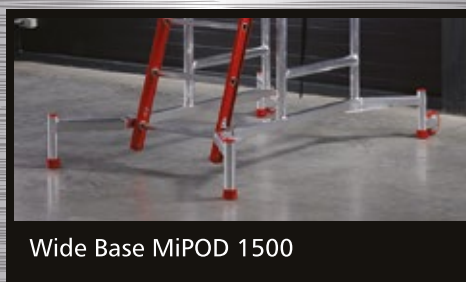

MiPOD

MiPOD is a versatile and high quality access podium designed in accordance with the latest testing and quality standards

- ▶ Anti-surf
- ▶ Saloon style safety gates
- ▶ Fits through doorways
- ▶ Easy tip to castors to move
- ▶ Fully folding
- ▶ MiPOD 1000 and 1500 versions
- ▶ Narrow and wide base versions
- ▶ Working heights of 2.75m to 3.5m

Saloon Safety Gates

Anti-surf

Folding

Wide Base MiPOD 1500

Doorway Access - Tip to Castors

Specifications

	MiPOD 1000	MiPOD 1500
Overall Length (mm)	1490	1812
Overall Width (mm)	780	1168
Overall Height (mm)	1980	2489
Platform Dimensions (mm)	625 x 510	625 x 510
Lower Platform Height (mm)	750	1250
Upper Platform Height (mm)	1000	1500
Gross Weight (kg)	55	35
Articulated Weight (kg)	28	17