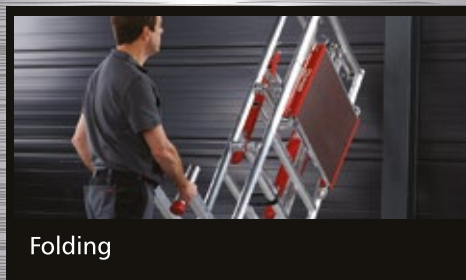

MiPOD

MiPOD is a versatile and high quality access podium designed in accordance with the latest testing and quality standards

- ▶ Anti-surf
- ▶ Saloon style safety gates
- ▶ Fits through doorways
- ▶ Easy tip to castors to move
- ▶ Fully folding
- ▶ MiPOD 1000 and 1500 versions
- ▶ Narrow and wide base versions
- ▶ Working heights of 2.75m to 3.5m

Saloon Safety Gates

Anti-surf

Folding

Wide Base MiPOD 1500

Doorway Access - Tip to Castors

Specifications

	MiPOD 1000	MiPOD 1500
Overall Length (mm)	1490	1812
Overall Width (mm)	780	1168
Overall Height (mm)	1980	2489
Platform Dimensions (mm)	625 x 510	625 x 510
Lower Platform Height (mm)	750	1250
Upper Platform Height (mm)	1000	1500
Gross Weight (kg)	55	35
Articulated Weight (kg)	28	17