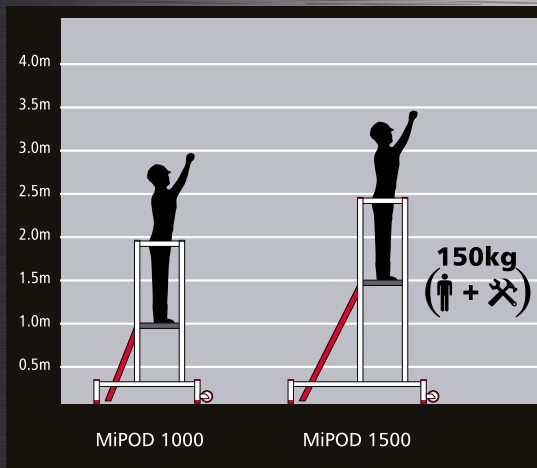

MiPOD

MiPOD is a versatile and high quality access podium designed in accordance with the latest testing and quality standards

- ▶ Anti-surf
- ▶ Saloon style safety gates
- ▶ Fits through doorways
- ▶ Easy tip to castors to move
- ▶ Fully folding
- ▶ MiPOD 1000 and 1500 versions
- ▶ Narrow and wide base versions
- ▶ Working heights of 2.75m to 3.5m

Saloon Safety Gates

Anti-surf

Folding

Wide Base MiPOD 1500

Doorway Access - Tip to Castors

Specifications

	MiPOD 1000	MiPOD 1500
Overall Length (mm)	1490	1812
Overall Width (mm)	780	1168
Overall Height (mm)	1980	2489
Platform Dimensions (mm)	625 x 510	625 x 510
Lower Platform Height (mm)	750	1250
Upper Platform Height (mm)	1000	1500
Gross Weight (kg)	55	35
Articulated Weight (kg)	28	17