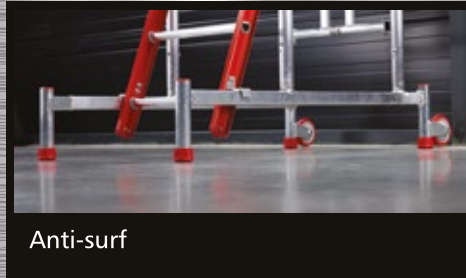

MiPOD

MiPOD is a versatile and high quality access podium designed in accordance with the latest testing and quality standards

- ▶ Anti-surf
- ▶ Saloon style safety gates
- ▶ Fits through doorways
- ▶ Easy tip to castors to move
- ▶ Fully folding
- ▶ MiPOD 1000 and 1500 versions
- ▶ Narrow and wide base versions
- ▶ Working heights of 2.75m to 3.5m

Saloon Safety Gates

Anti-surf

Folding

Wide Base MiPOD 1500

Doorway Access - Tip to Castors

Specifications

	MiPOD 1000	MiPOD 1500
Overall Length (mm)	1490	1812
Overall Width (mm)	780	1168
Overall Height (mm)	1980	2489
Platform Dimensions (mm)	625 x 510	625 x 510
Lower Platform Height (mm)	750	1250
Upper Platform Height (mm)	1000	1500
Gross Weight (kg)	55	35
Articulated Weight (kg)	28	17